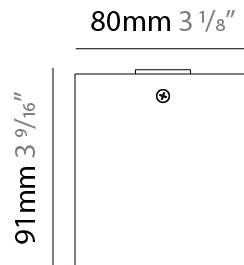

DAU SINGLE SURFACE

D92126R9-

base number Finish Options

1. To build a product code in our configurator select the specify button on the base model # product page
2. To build a manual product code on this datasheet choose from the options listed below in blue font and add the suffix to the base model #

GENERAL

Series: Dau
Subseries: Dau Single
Brand: Milan
Division: Design
Mounting Type: Surface
Mounting Location: Ceiling
Subcategory: Downlight

PHYSICAL

Shape: Cube
Length (mm): 80
Length (in): 3 1/8
Width (mm): 80
Width (in): 3 1/8
Height (mm): 91
Height (in): 3 9/16
Light Distribution: Direct
Fixture Finish: BAL / MWL / BSL
Fixture Material: Extruded Aluminum

ELECTRICAL

Lamp Type: LED
Input Wattage (W): 10
Total Output Wattage (W): 9.3
Dimming: Tri-Mode (Non-Dimming and Phase Dimming (120Vac only) and 0-10V Dimming)
Driver Included: No
Driver Location: Remote
Driver Type: Constant Current
Input Voltage (V): 120 - 277
Constant Current (MA): 350

LED

Number of LEDs: 1
Color Temperature (°K): 3000
Max. Delivered Lumen (lm): 956
CRI: >90 CRI
Lamp Life (hrs): 50000

OPTICAL

RATINGS AND CERTIFICATIONS

Certified By: Certified for North American Standards
IP rating: IP20

PROJECT
TYPE
SPECIFIER
QUANTITY
DATE